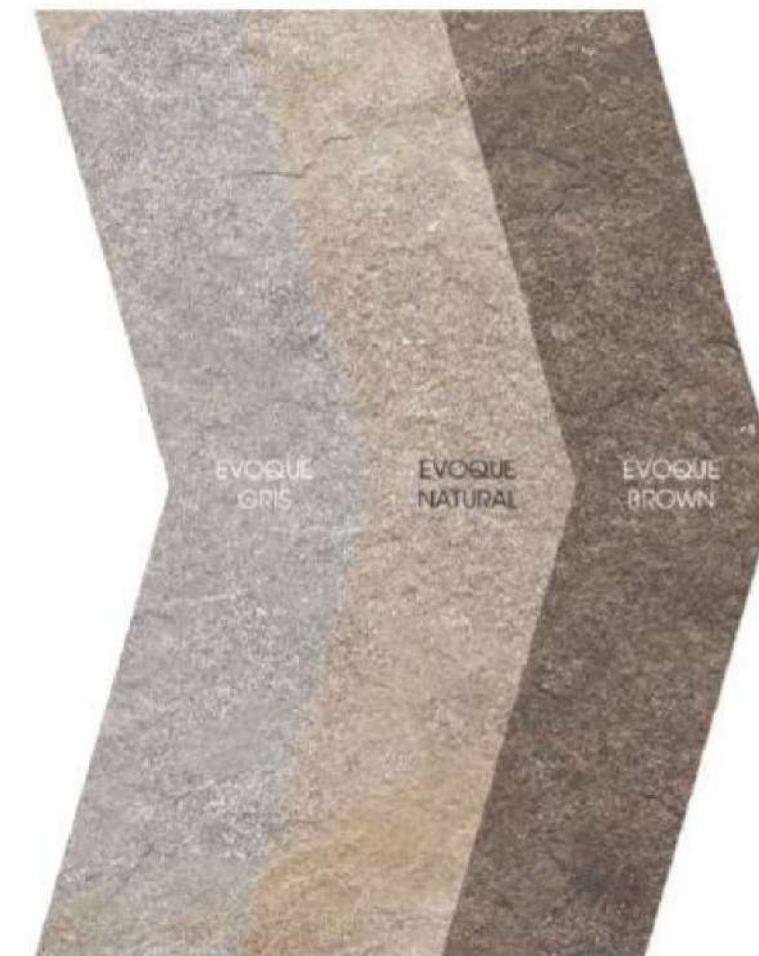

3 Shades Of Evoque Series

Available Sizes

60x60cm

30x60cm

30x30cm