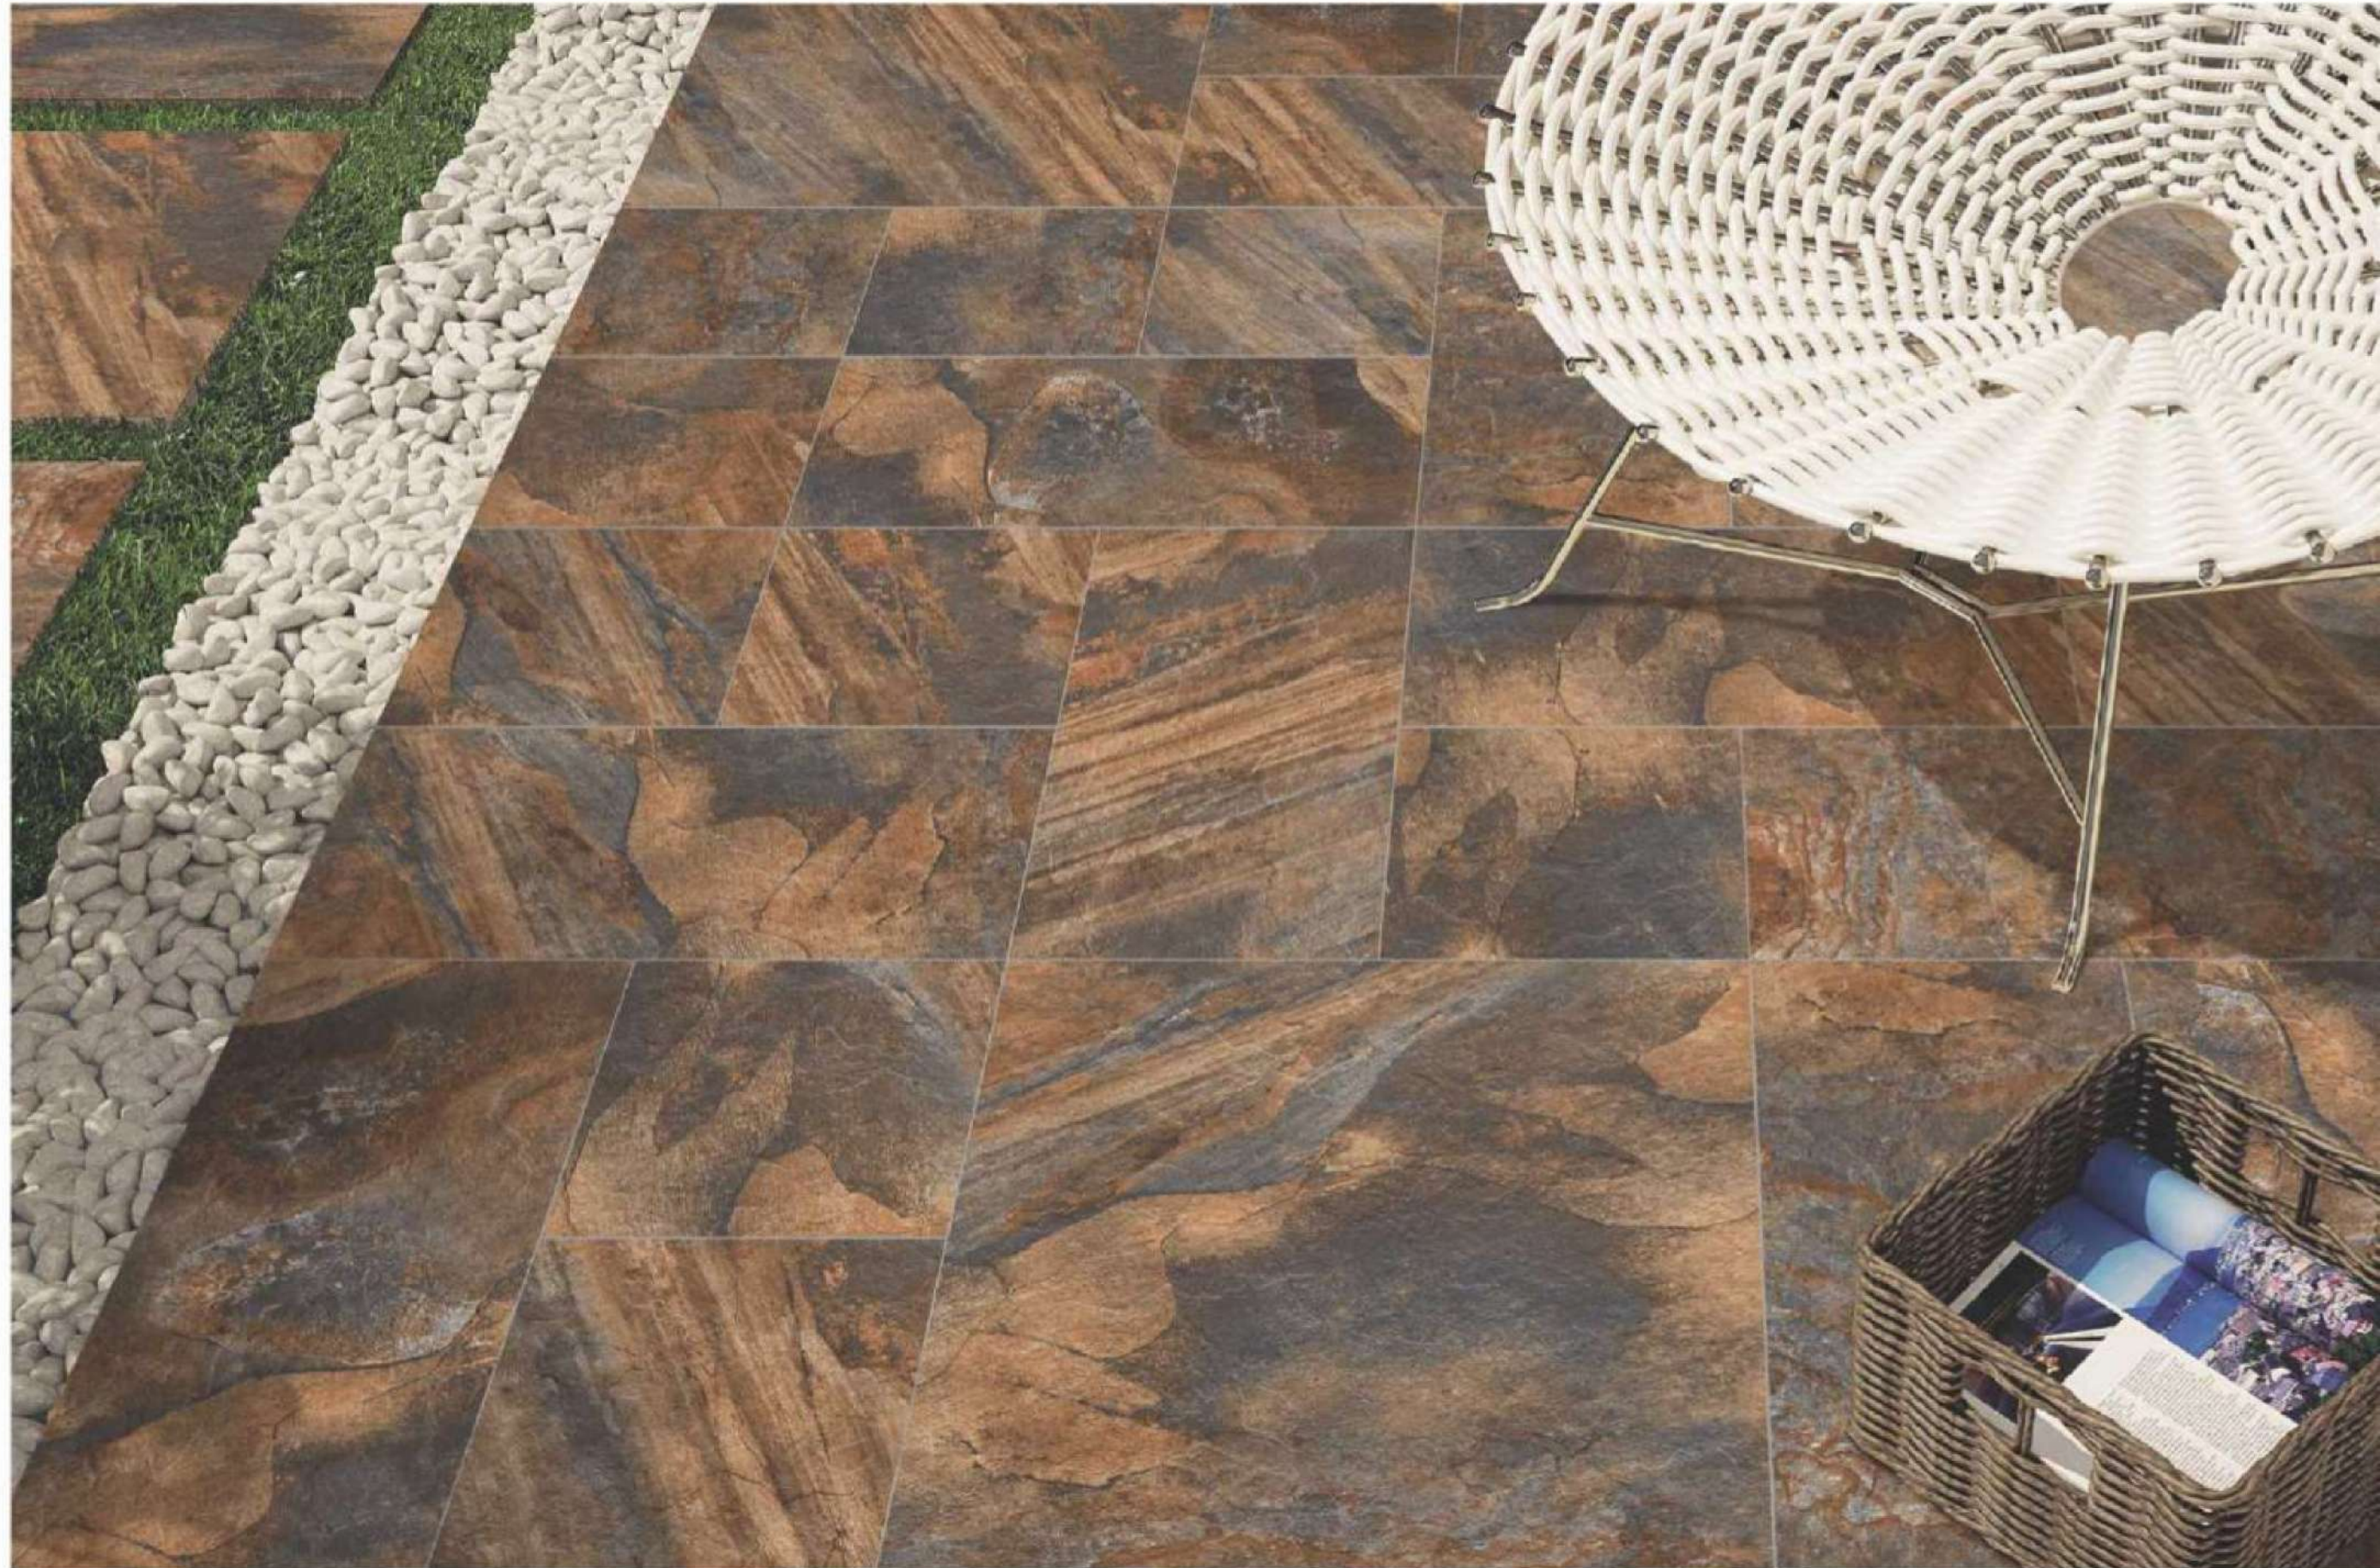

SIENA NATURAL

60x60cm

R - 04

30x60cm

R - 08

30x30cm

R - 16