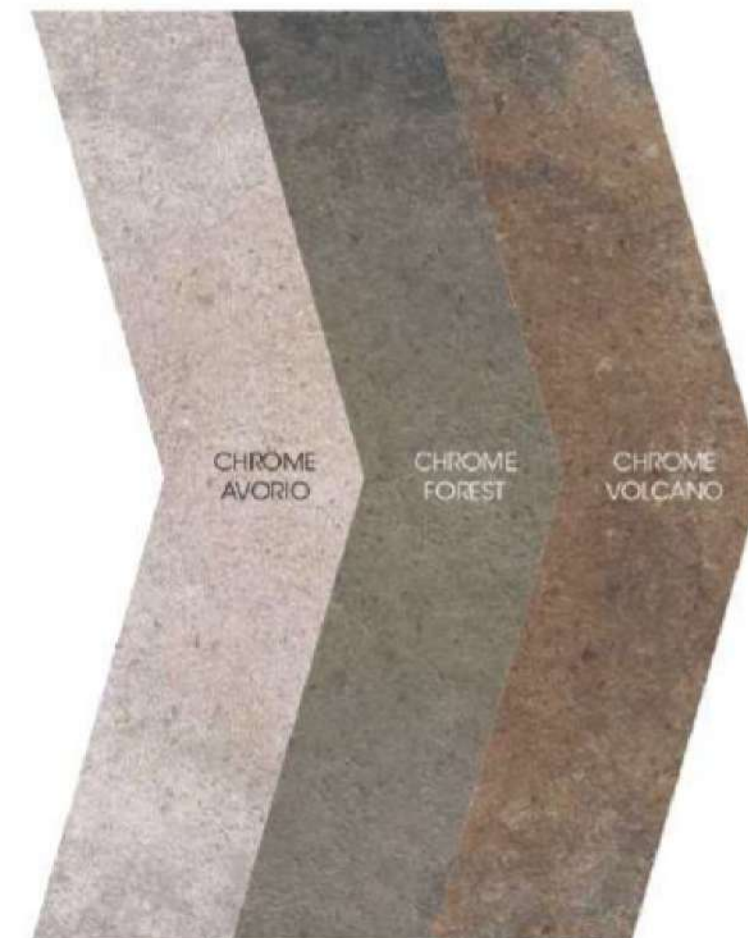

3 Shades Of Chrome Series

Available Sizes

60x60cm

30x60cm

30x30cm