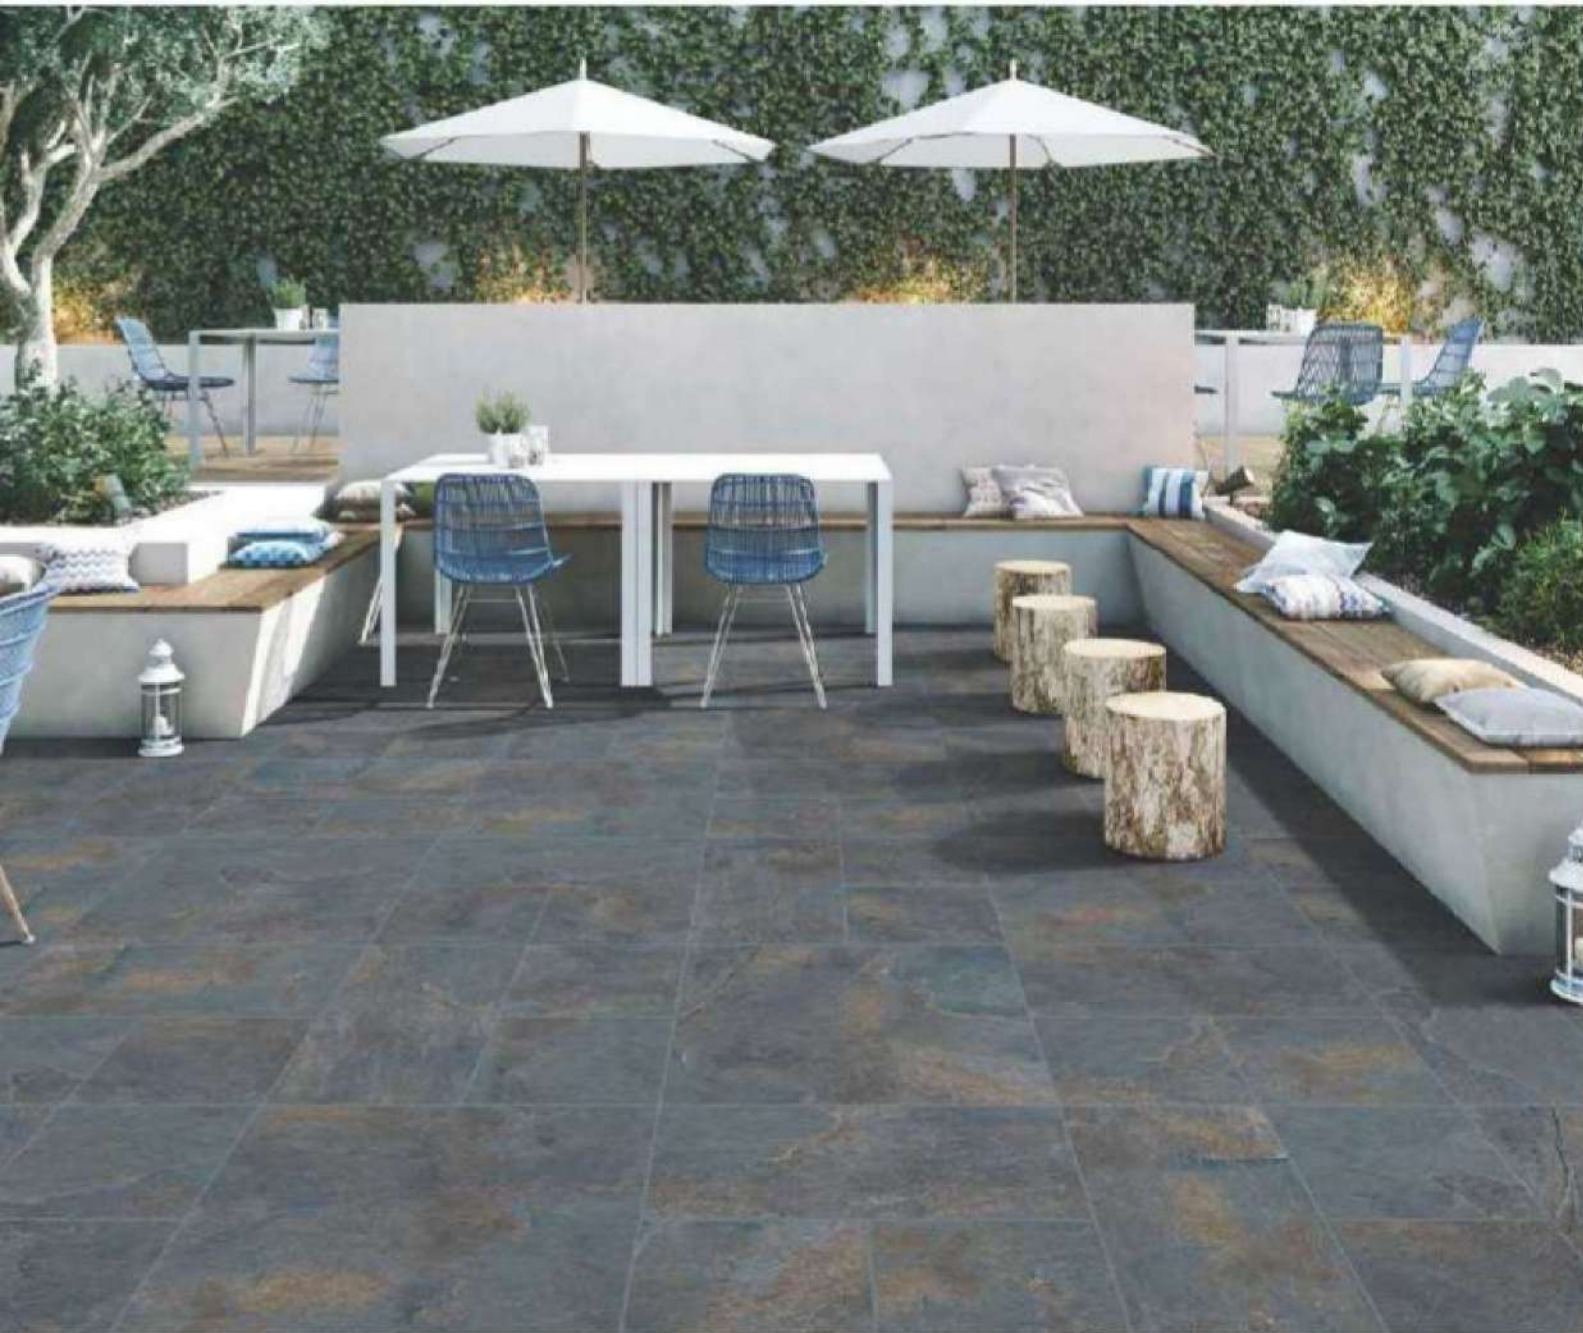

2 Shades Of Rebeco Series

Available Sizes

60x60cm

30x60cm

30x30cm

REBECO FOREST

60x60cm

R - 04

30x60cm

R - 08

30x30cm

R - 16

REBECO NATURAL

60x60cm

R - 04

30x60cm