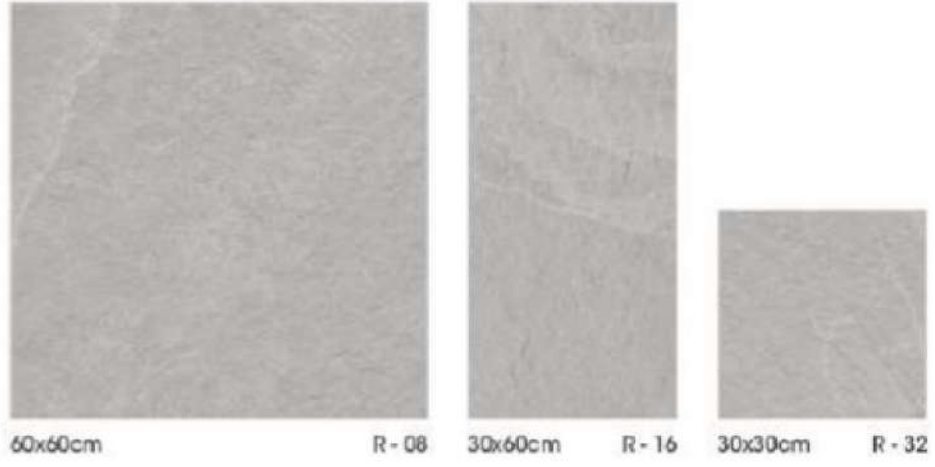

R - 16

30x30cm

R - 32

CANYON GRIS

CANYON BEIGE

FLINT NATURAL

Discover a sophisticated shade that adds a bold statement to your expanse. The luxury, elegance, and enticing comfort can be surely seen in the splendid tone. It further integrally accentuates the finest details while maintaining the unmatched brilliance in your space.