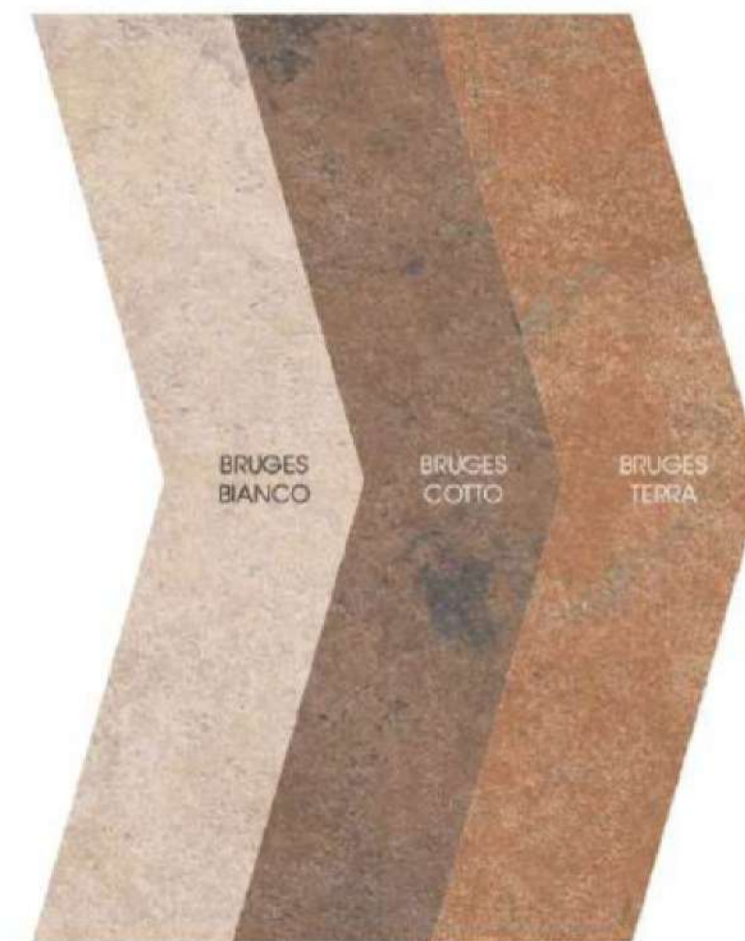

3 Shades Of Bruges Series

Available Sizes

60x60cm

30x60cm

30x30cm