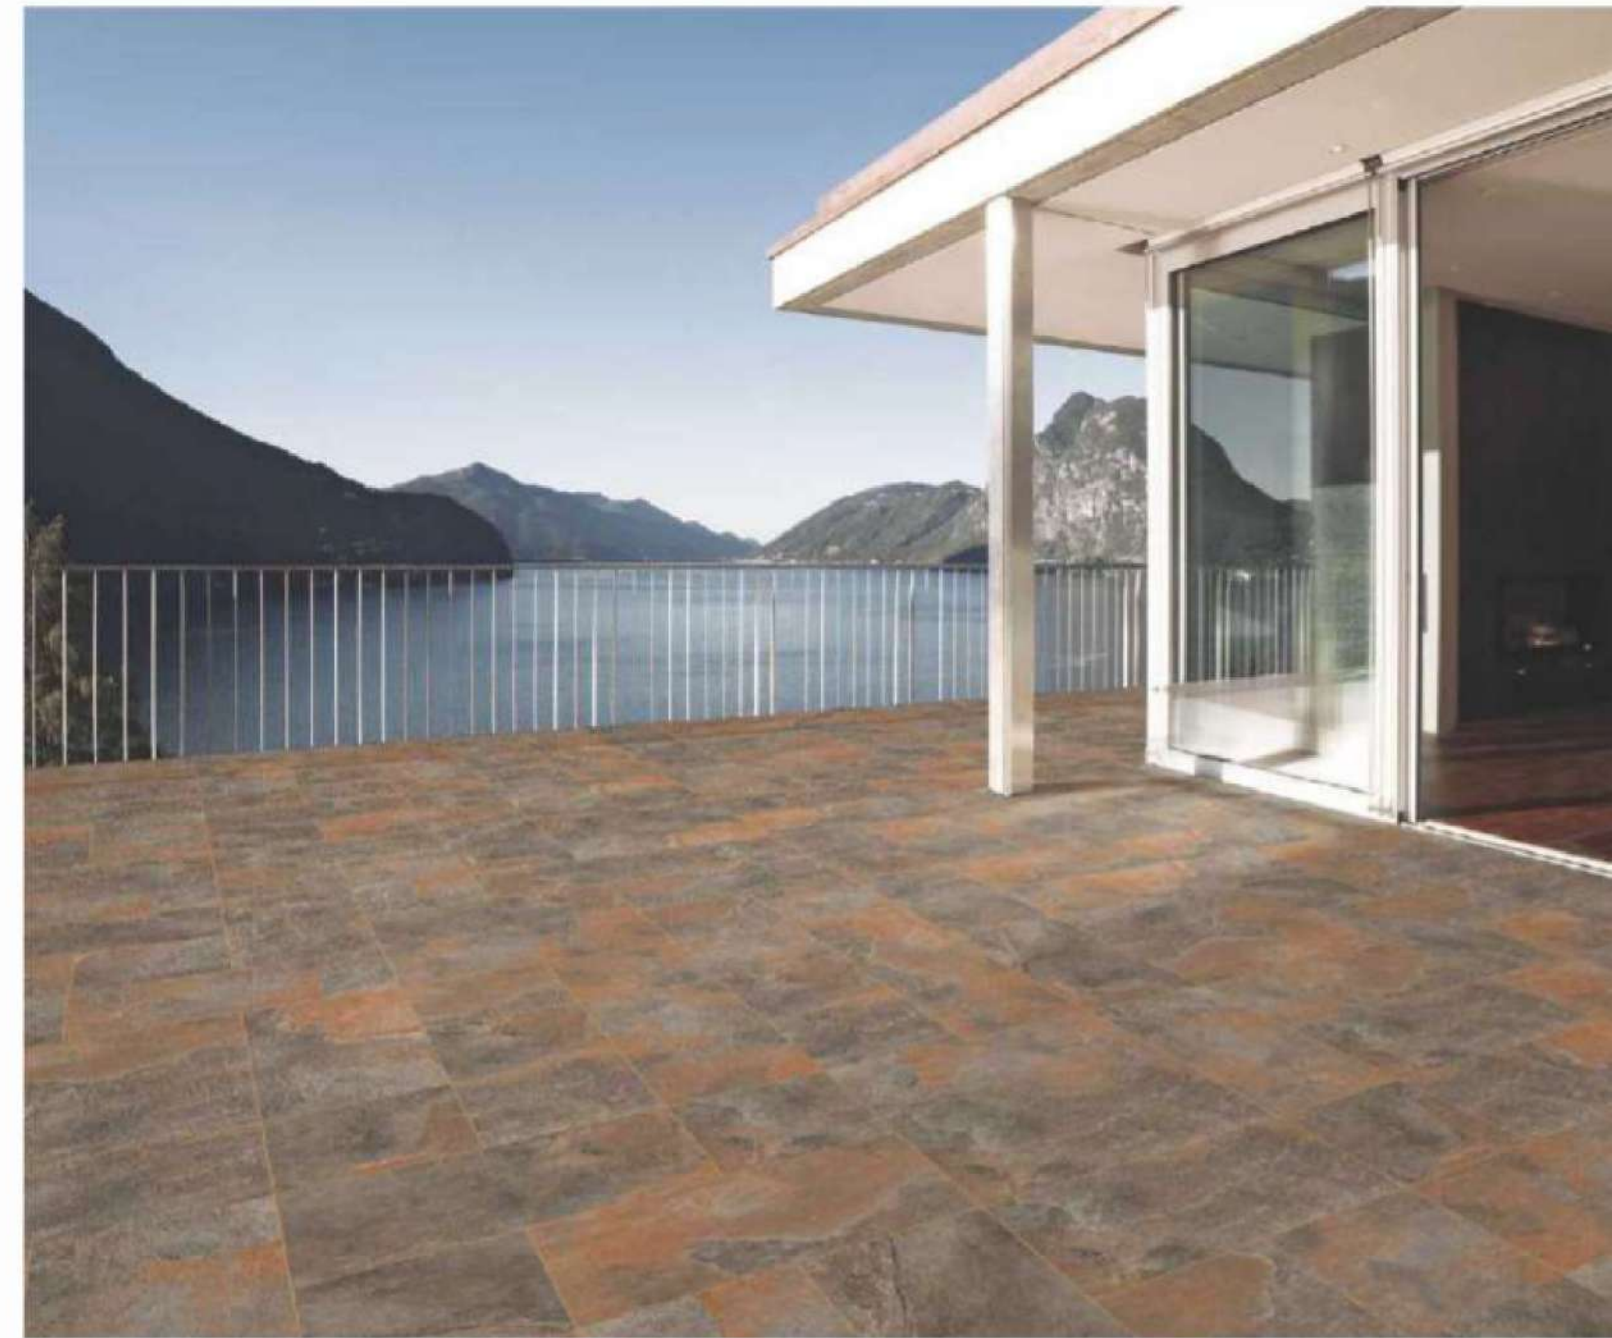

REBECO SERIES

Pave your way through an exceptionally rare series that shows when functionality meets aesthetics, it creates a form of classic yet contemporary appeal. It consists of two brilliant shades which exude gracile and generous beauty in your spaces.

2 Shades Of Rebeco Series

Available Sizes

60x60cm

30x60cm

30x30cm

REBECO FOREST

60x60cm

R - 04

30x60cm

R - 08

30x30cm

R - 16

REBECO NATURAL

60x60cm

R - 04

30x60cm

R - 08

30x30cm

R - 16

EVOQUE NATURAL

Feel the fervor of the shade which generates a new horizon and discreetly defines abstract motive. Ground-breaking aesthetics always set trends while matching today's contemporary lifestyle. The superior finesse is enough to highlight the spectacular details.