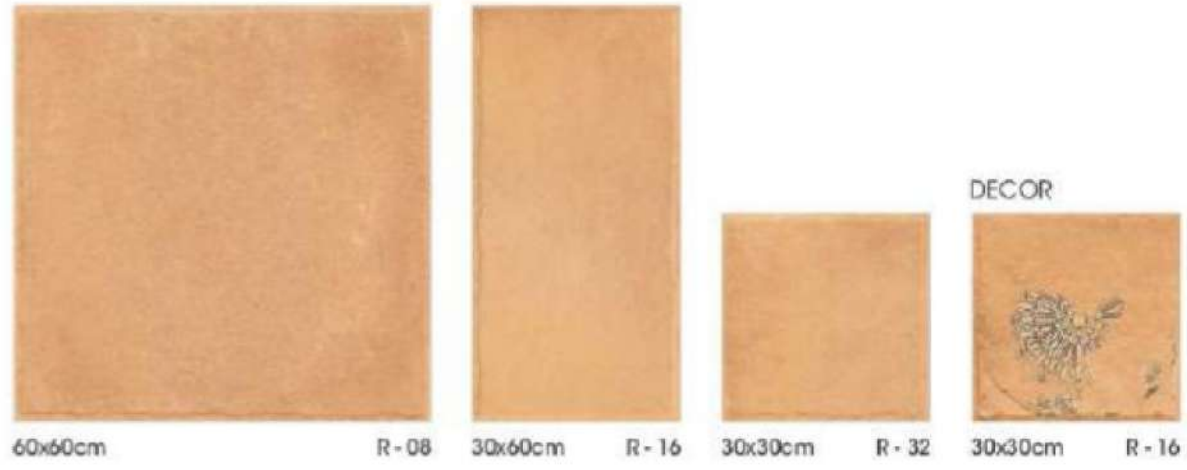

2 Shades Of Tuscany Series

Available Sizes

60x60cm

30x60cm

30x30cm

TUSCANY GOLD

TUSCANY TERRA

VOLTERRA VOLCANO