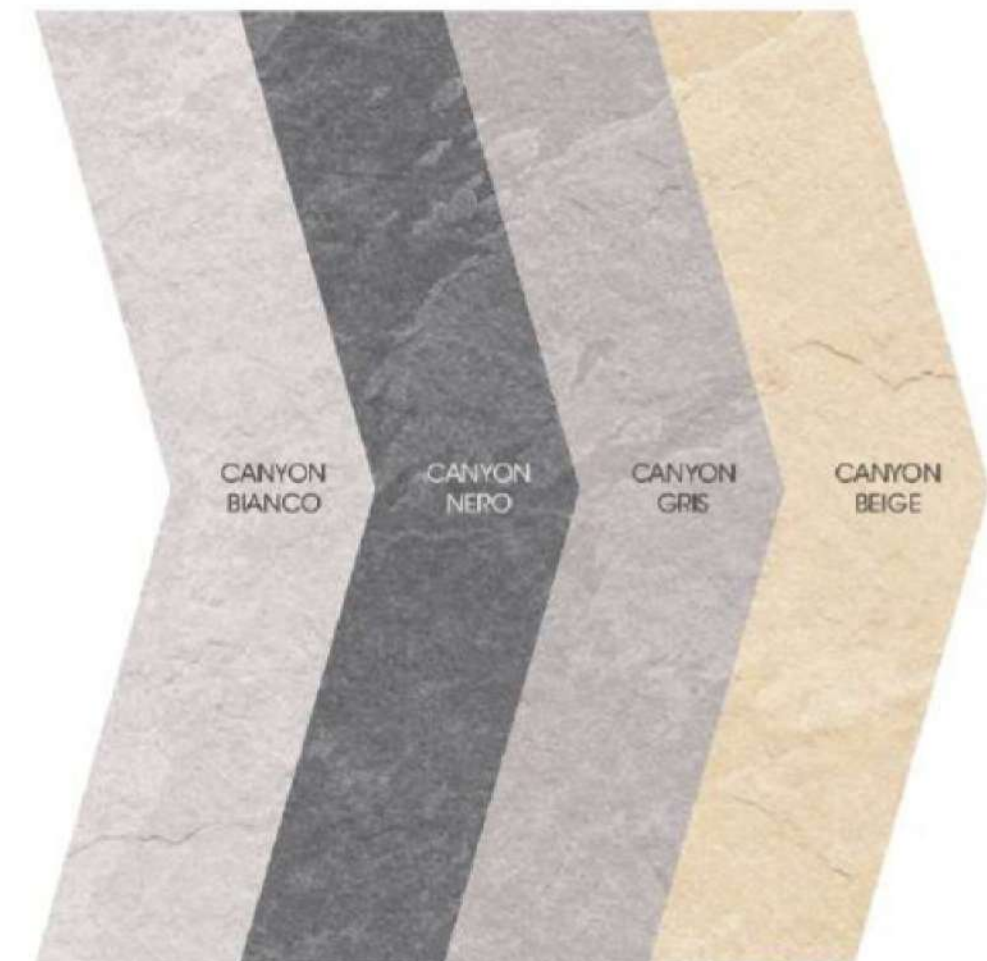

4 Shades Of Canyon Series

Available Sizes

60x60cm

30x60cm

30x30cm